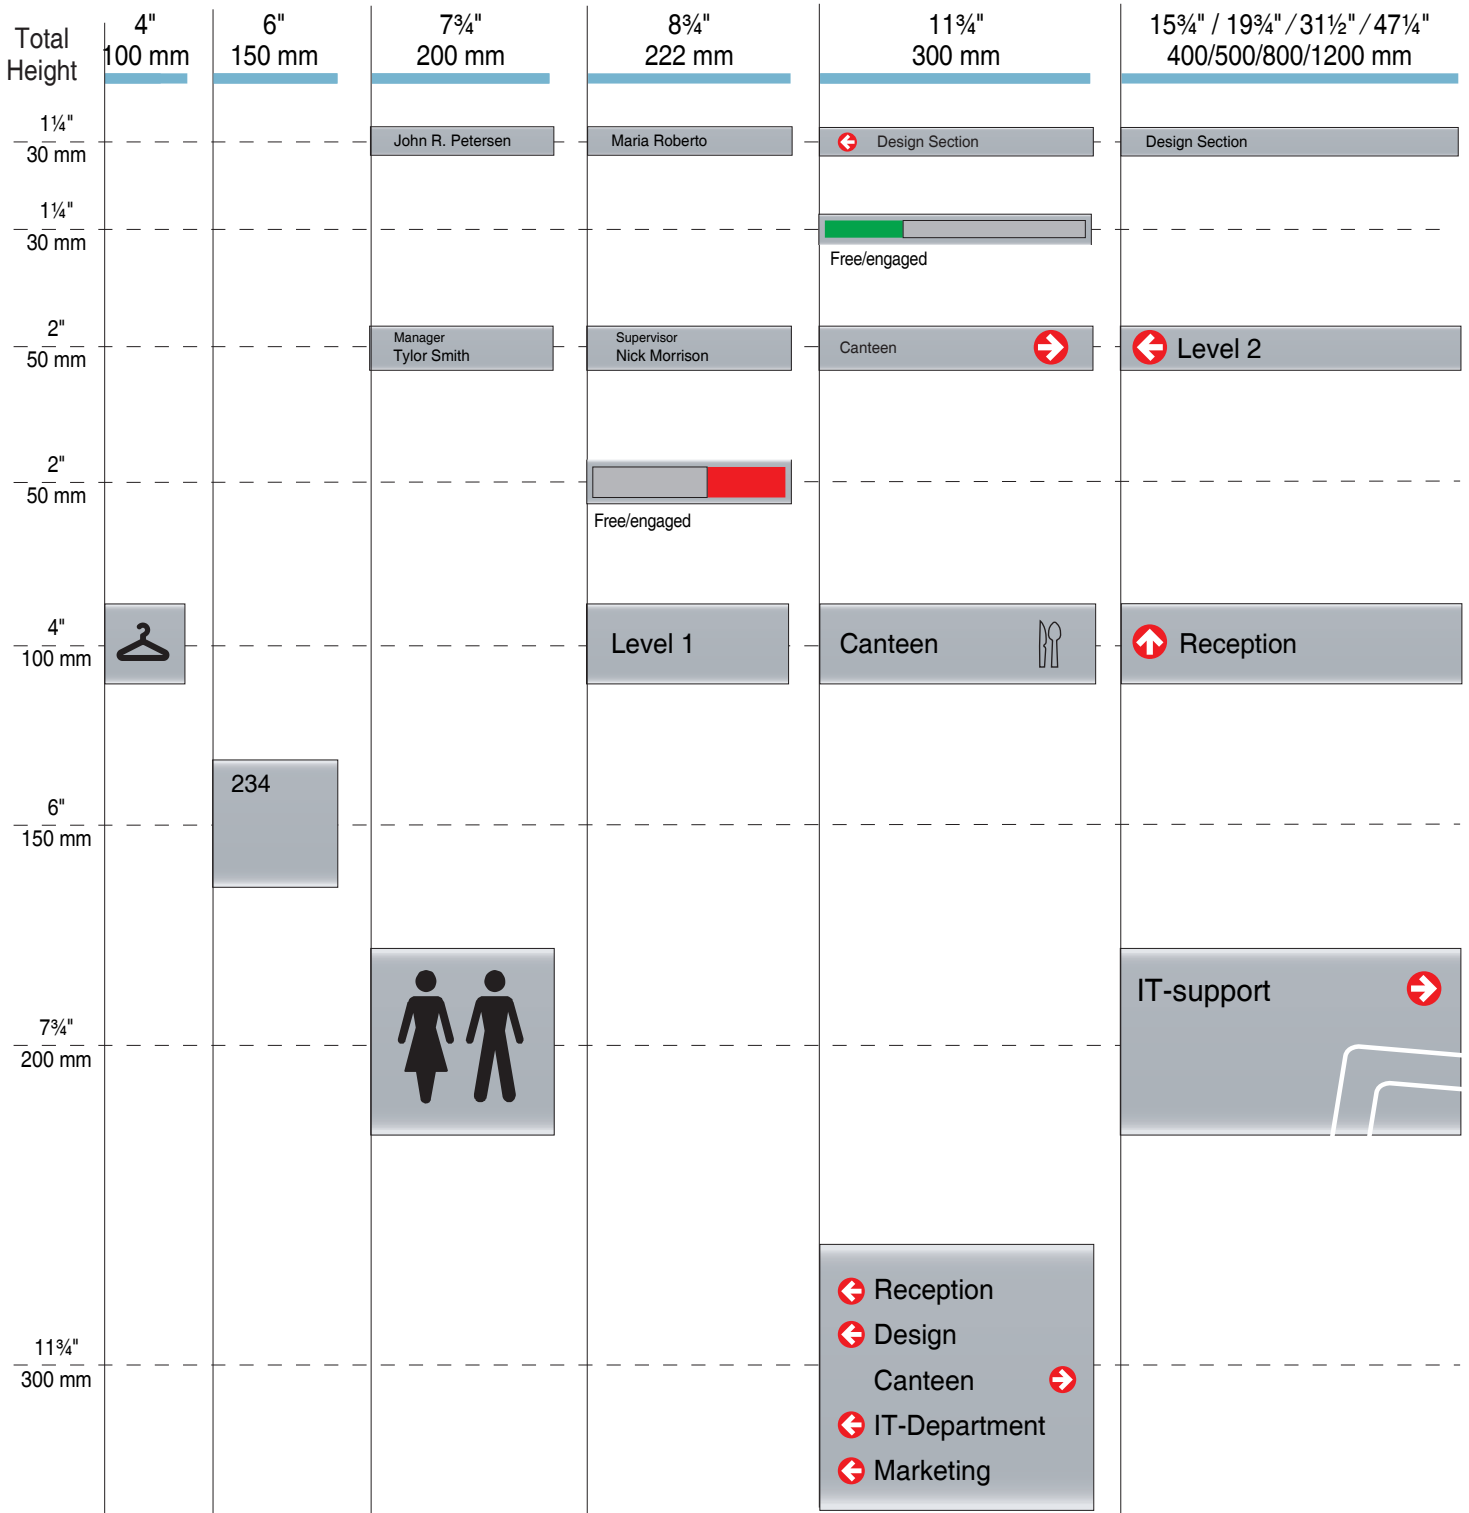

**ALUMINIUM**

IMPERIAL SIZES	Total Height	6" 153 mm	8½" 216 mm	11" 279 mm	17" 433 mm
Papersize: 6" x 4" / 153 x 102 mm	5¼" 147 mm				
Papersize: 8½" x 6" / 216 x 153 mm	7¾" 198 mm				
Papersize: 8½" x 11" / 216 x 279 mm 17" x 11" / 433 x 279 mm	12¾" 324 mm				
Papersize: 11" x 8½" / 279 x 216 mm	10¼" 261 mm				
Papersize: 11" x 17" / 279 x 433 mm	18¾" 478 mm				

Mounting brackets are black

*Imperial sizes approximate.*

*Refer to sizes in mm for exact dimension.*

ALUMINIUM

LockSign can be configured as:

- Single panel
- Ceiling suspended
- Projecting
- Desk nameplate

Imperial sizes approximate.  
Refer to sizes in mm for exact dimension.

15<sup>3</sup>/<sub>4</sub>" x 15<sup>3</sup>/<sub>4</sub>"  
400 x 400 mm

19<sup>3</sup>/<sub>4</sub>" x 19<sup>3</sup>/<sub>4</sub>"  
500 x 500 mm